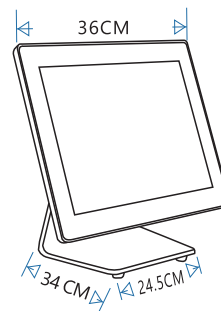

## DIMENSIONES

## DESTACANDO

Intel Celeron & Core Series CPU

15inch 1024\*768

Honeycomb design style vents

Light Blue Power Indicator

VESA Standard 75\*75

Foldable Stand